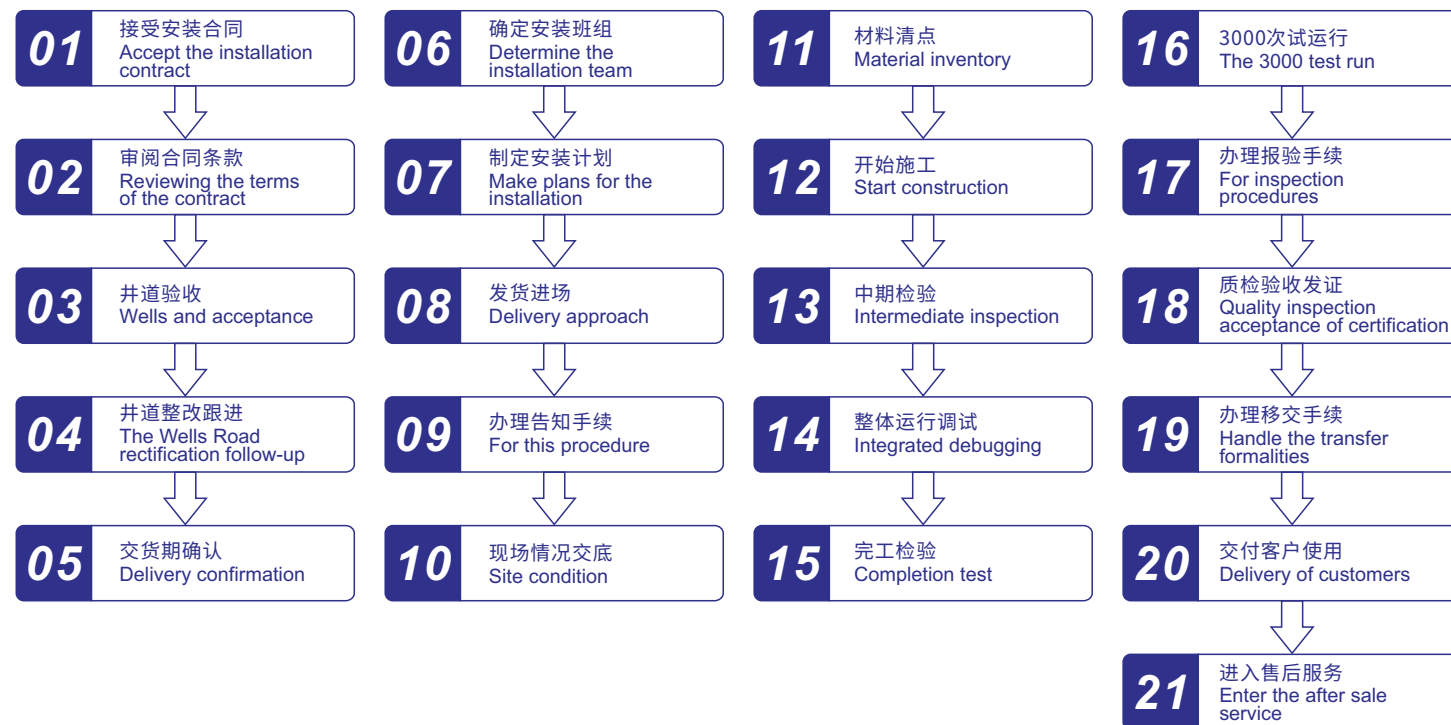

INSTALLATION & MAINTENANCE

安装服务

快意电梯拥有一支专业、高效的安装团队，将您的快意梦想变为现实。

We believe service is the most important things for our client, therefore, we provide a professional installation and maintenance service to our client. They make sure our client can enjoy the safety, comfortable, quickness transportation system solution.

Engineering installation 工程安装