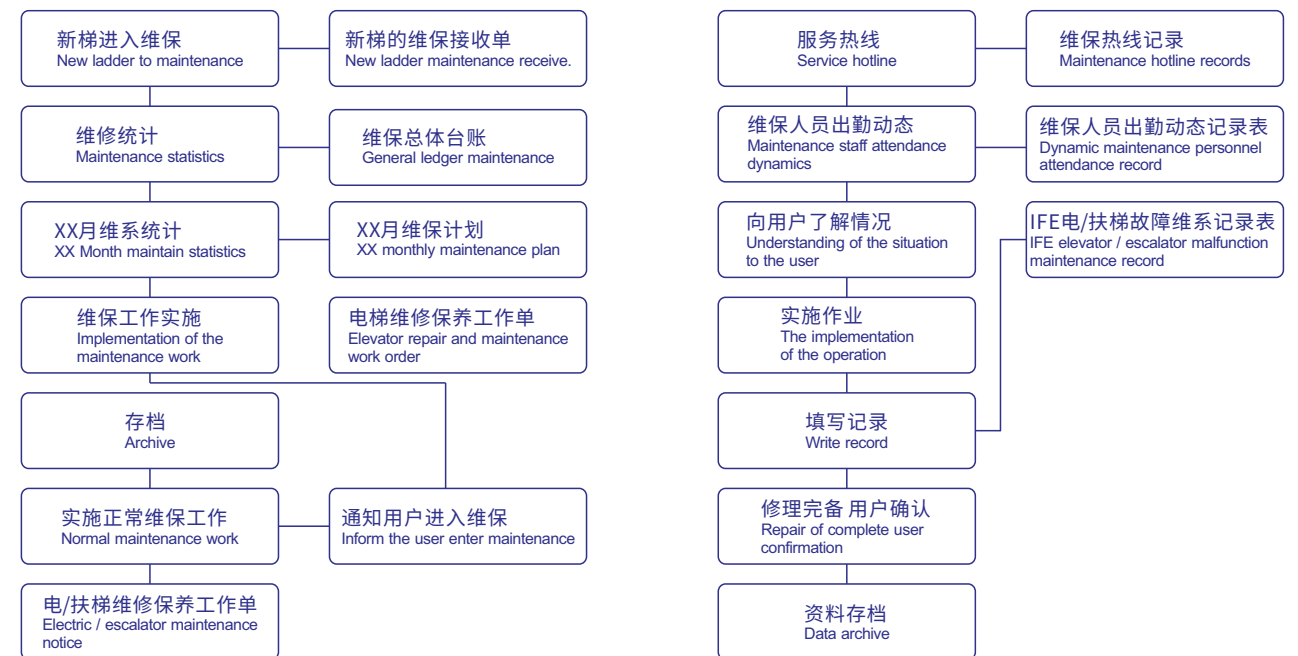

Maintenance process

维保流程